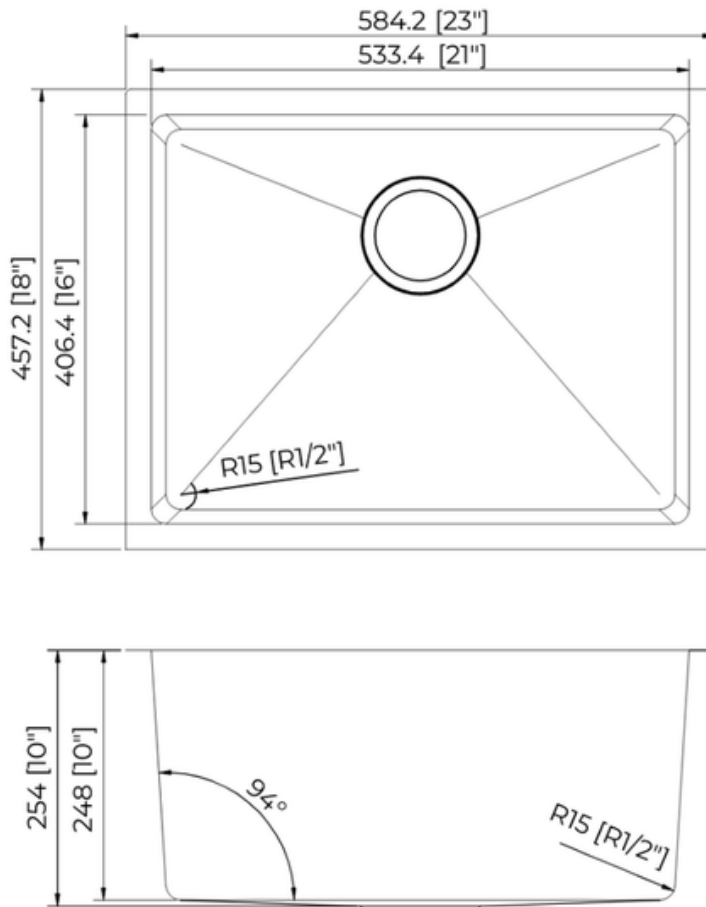

Phone: (727) 388-9895

Fax: (727) 362-1281

For the most current Specification Sheet, go to www.pelicansinks.com

PL-GMB108 R15

Gunmetal Series

Stainless Steel Sink

Technical Information

All product dimensions are nominal

Exterior Measurements: 23" x 18" x 10"

Interior Measurements: 21" x 16" x 10"

Bowl Configuration: Single

Installation Information

Install this product according to the installation instructions.

Limited Lifetime Warranty